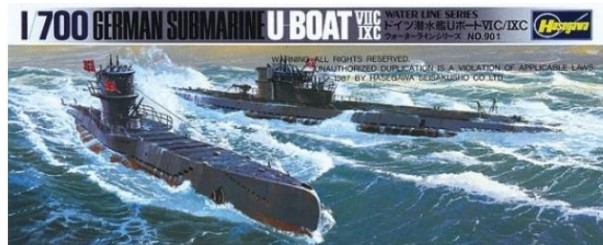

HA44901 German Submarine U-Boat VIIC/IXC