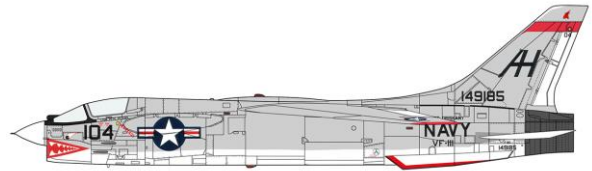

HA07521 U-36A Learjet 'J.M.S.D.F.'

HA07522 F-16CM-50 Fighting Falcon 'Dark Viper'

HA52368 Nakajima E8N1 Type 95 (Dave) Model 1 'Detail Up Version' w/Photo-Etched Parts

HA07524 F-8E Crusader "VF-111 Sundowners"