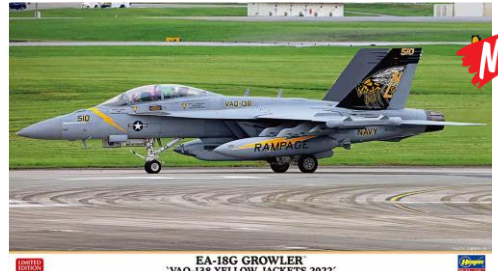

EA-18G GROWLER
'VAQ-138 YELLOW JACKETS 2022'

HA02461 EA-18G Growler 'VAQ-138 Yellow Jackets 2022'