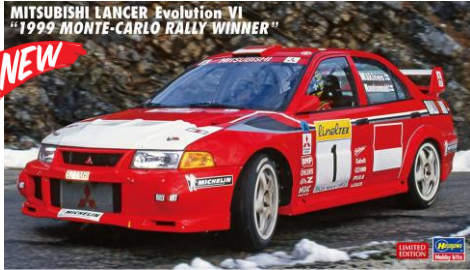

HA20650 Suzuki Jimny (JA11-5) w/Grill Guard

HA20653 Lancia Stratos HF "Chardonnet"

HA20658 Nissan R91CP "Shakedown"

HA20662 Kremer Porsche 962C "1988 Monza"

HA20666 Mitsubishi Lancer Evolution VI 1999 Monte-Carlo Rally winner