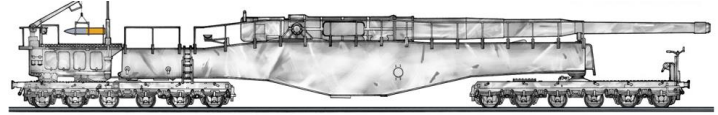

INCLUDE
2 KIT

INCLUDE
2 KIT

INCLUDE
2 KIT

NEW

ミッション STS-109のワザパン付属

1:200 SCALE KIT

- 模型全長: 87mm
- 全幅: 58mm
- 部品点数: 14点
- ディスプレイ専用モデル
- MODEL LENGTH-LONGUEUR 87mm
- WIDTH-LARGEUR 58mm
- PARTS-PIECES 14pcs.
- STATIC DISPLAY MODEL

Hasegawa Hobby kits

限定生産版 LIMITED EDITION

SCIENCE WORLD

サイエンスワールド シリーズ

ハッブル宇宙望遠鏡
"改修20周年記念"
HUBBLE SPACE TELESCOPE
"THE REPAIR 20th ANNIVERSARY"