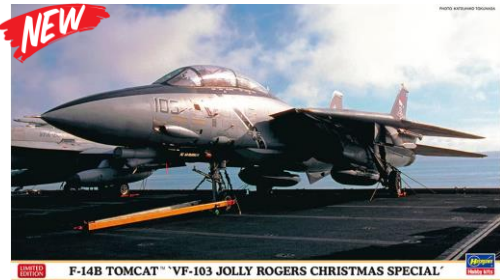

HA02378 F-4EJ Kai Phantom II `301SQ 20th Anniversary`

HA02410 CMV-22B Ospreys `U.S. NAVY`

HA02411 F/A-18A Hornet `R.A.A.F. No.75 Sqn Special Painting`

HA02412 F-35 Lightning II (B Version) 'Prototype'

HA02391 F-14B Tomcat 'VF-103 Jolly Rogers Christmas Special'