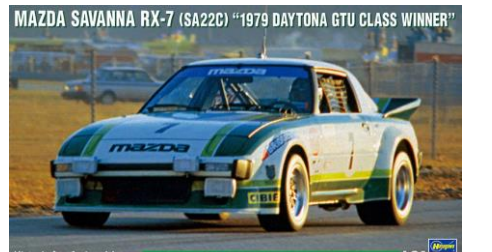

HA21146 Mazda Savanna RX-7 (SA22C) 1979 Daytona GTU Class Winner