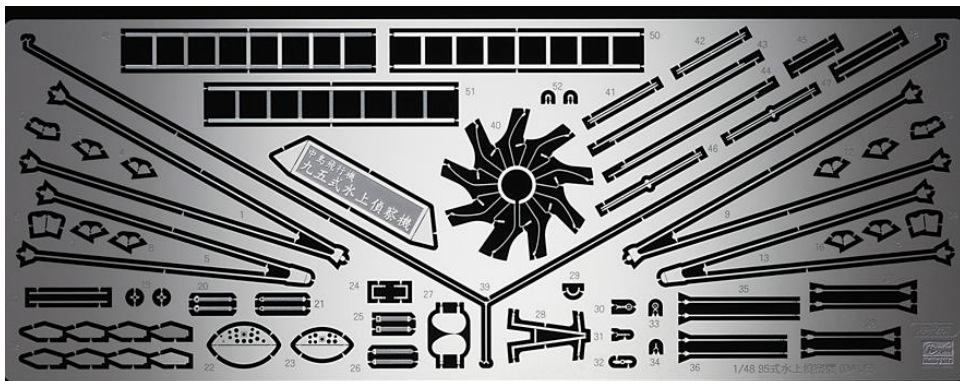

HA52368 Nakajima E8N1 Type 95 (Dave) Model 1 'Detail Up Version' w/Photo-Etched Parts