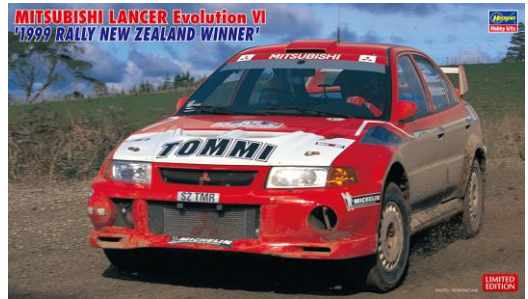

HA20415 Mitsubishi Lancer Evolution VI '1999 Rally New Zealand Winner'