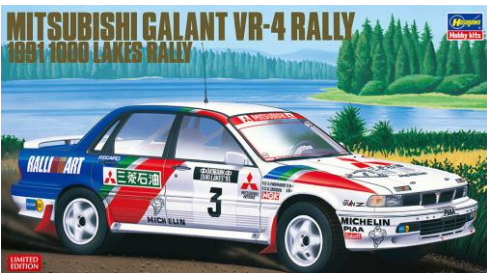

HA20431 Mitsubishi Galant VR-4 Rally 1991 1000 Lakes Rally