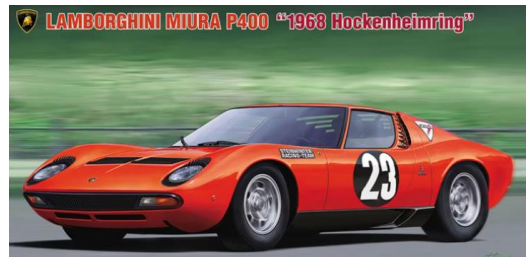

HA20567 Lamborghini Miura P400 "1968 Hockenheimring"