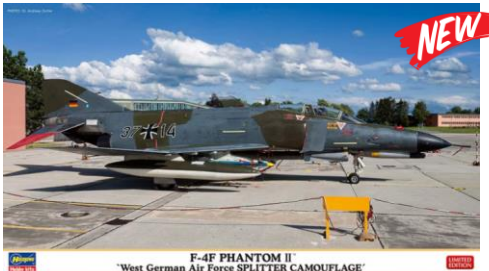

HA02443 F-4F Phantom II 'West German Air Force Splitter Camouflage'