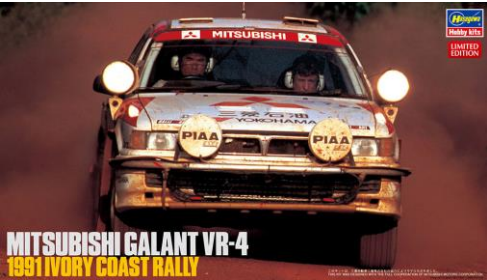

HA20459 Mitsubishi Galant VR-4 1991 Ivory Coast Rally