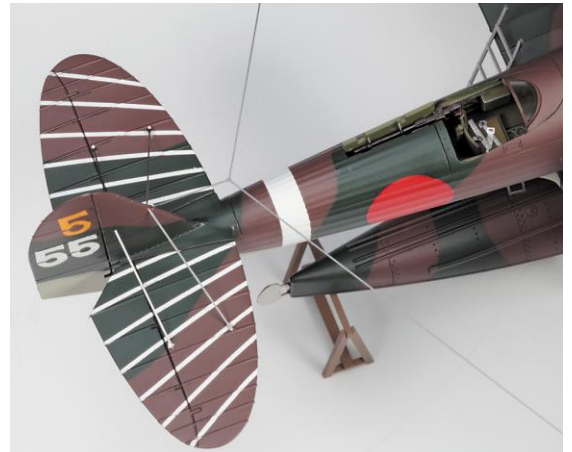

HA52368 Nakajima E8N1 Type 95 (Dave) Model 1 'Detail Up Version' w/Photo-Etched Parts