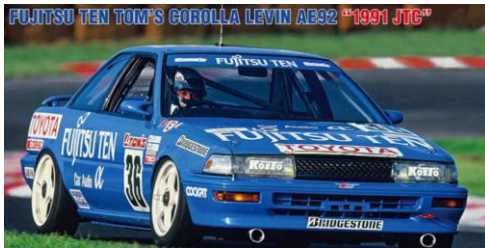

HA20492 Fujitsu Ten Tom's Corolla Levin AE92 "1991 JTC"