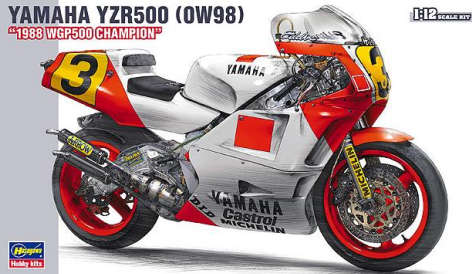

HAS2329 Yamaha Enduro DT250 "Mandarin Orange"

HASBK3 Yamaha YZR500 (0W98) 1988 WGP500 champion