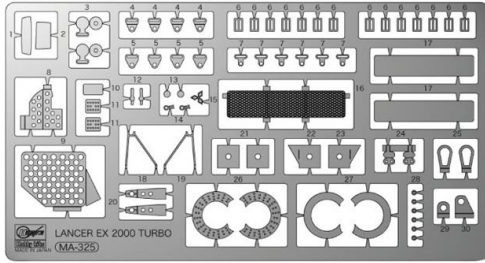

HA20463 Trust Corolla Levin AE101

HA20466 Toyota Celica Turbo 4WD "Grifone 1994 San Remo Rally"

HA20468 Datsun Bluebird 1600 SSS w/Chin Spoiler

1:24 SCALE CLASSIC CAR SERIES

HA20469 Detail up Etching parts, Mitsubishi Lancer EX - fotocisioni