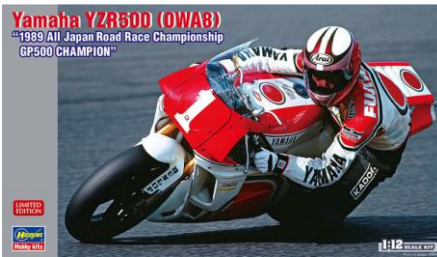

HA21733 Etching Parts for Yamaha TZR250 (1K7)