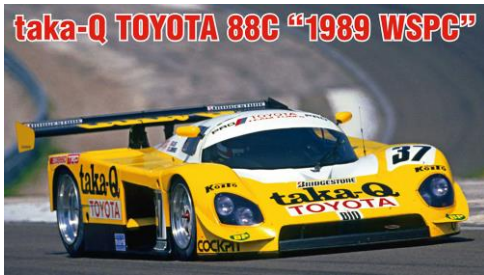

HA20576 taka-Q Toyota 88C 1989 WSPC