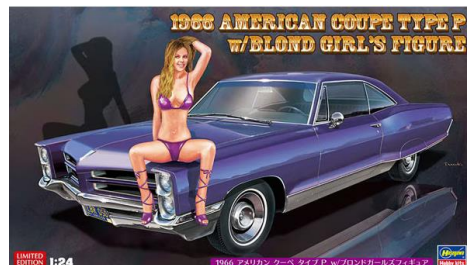

HA52224 1966 American Coupe Type P w/Blond Girl's Figure