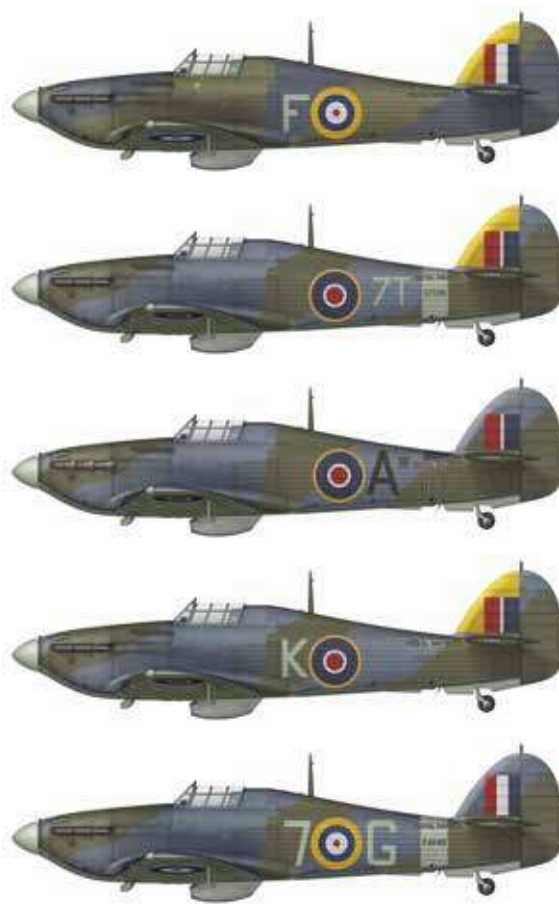

70061

SEA HURRICANE Mk IIC

70063

- ▶ 63 pcs
- ▶ 3 decal option
- ▶ 3D resin prints
- ▶ masks

FUTURE RELIESE

70064

▶ XXXX

F4F-4 WILDCAT™