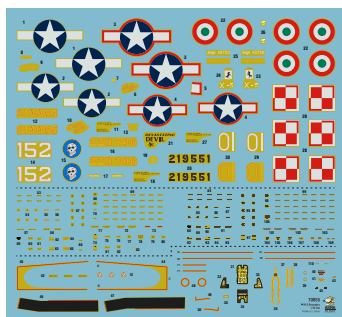

P-39Q AIRACOBRA

70055

- 89 pcs
- 5 decal option
- masks
- steel balls weight