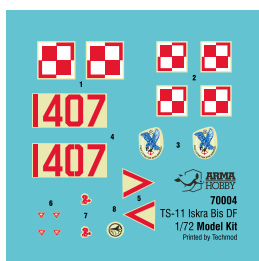

K A T A L O G 2 0 2 5 / A P R I L

TS-11 ISKRA BIS DF

70001 DELUXE SET
(two kits in the box)

- ▶ 142 pcs (2 sets)
- ▶ 6 decal options
- ▶ photoetched frets x2
- ▶ resin parts
- ▶ film
- ▶ masks

TS-11 ISKRA BIS DF

70002

- ▶ 71 pcs
- ▶ 4 decal option
- ▶ photoetched frets
- ▶ masks

TS-11 ISKRA BIS DF

70003

- ▶ 71 pcs
- ▶ 4 decal option
- ▶ masks

TS-11 ISKRA BIS DF

70004

- ▶ 71 pcs
- ▶ 1 decal option

PZL P.7A

70005 DELUXE SET
(two kits in the box)

- ▶ 92 pcs (2 sets)
- ▶ 8 decal option
- ▶ photoetched fret x2
- ▶ film
- ▶ metal
- ▶ resin

PZL P.7A

70006

- ▶ 46 pcs
- ▶ 4 decal option
- ▶ photoetched fret
- ▶ film
- ▶ masks